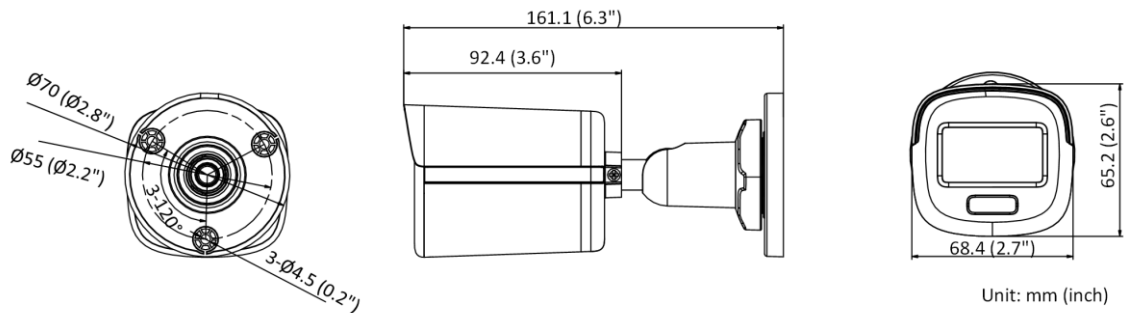

Dimension

Accessory

Junction Box

Distributed by

HIKVISION®

Headquarters

No.555 Qianmo Road, Binjiang District,
Hangzhou 310051, China
T +86-571-8807-5998
overseasbusiness@hikvision.com

Hikvision USA
T +1-909-895-0400
sales.usa@hikvision.com

Hikvision Australia
T +61-2-8599-4233
salesau@hikvision.com

Hikvision India
T +91-22-28469900
sales@pramahikvision.com

Hikvision Canada
T +1-866-200-6690
sales.canada@hikvision.com

Hikvision Thailand
T +662-275-9949
sales.thailand@hikvision.com

Hikvision Europe
T +31-23-5542770
sales.eu@hikvision.com

Hikvision Italy
T +39-0438-6902
info.it@hikvision.com

Hikvision Brazil
T +55 11 3318-0050
Latam.support@hikvision.com

Hikvision Turkey
T +90 (216)521 7070- 7074
sales.tr@hikvision.com

Hikvision Malaysia
T +601-7652-2413
sales.my@hikvision.com

Hikvision UK & Ireland
T +01628-902140
sales.uk@hikvision.com

Hikvision South Africa
Tel: +27 (10) 0351172
sale.africa@hikvision.com

Hikvision France
T +33(0)1-85-330-450
info.fr@hikvision.com

Hikvision Kazakhstan
T +7-727-9730667
nikia.panfilov@hikvision.ru

Hikvision Vietnam
T +84-974270888
sales.vt@hikvision.com

Hikvision UAE
T +971-4-4432090
salesme@hikvision.com

Hikvision Singapore
T +65-6684-4718
sg@hikvision.com

Hikvision Spain
T +34-91-737-16-55
info.es@hikvision.com

Hikvision Tashkent
T +99-87-1238-9438
uzb@hikvision.ru

Hikvision Hong Kong
T +852-2151-1761
info.hk@hikvision.com

Hikvision Russia
T +7-495-669-67-99
saleru@hikvision.com

Hikvision Korea
T +82-(0)31-731-8817
sales.korea@hikvision.com

Hikvision Poland
T +48-22-460-01-50
info.pl@hikvision.com

Hikvision Indonesia
T +62-21-2933759
Sales.Indonesia@hikvision.com