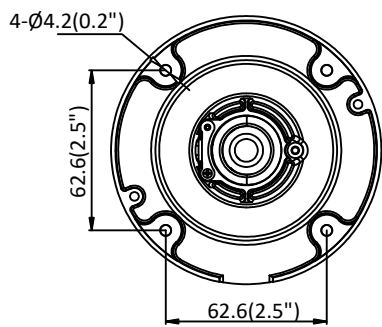

Dimension

Unit: mm(inch)