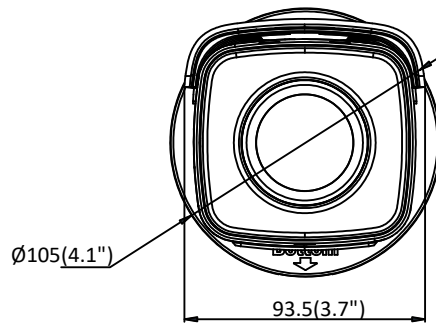

Dimension

Unit: mm(inch)