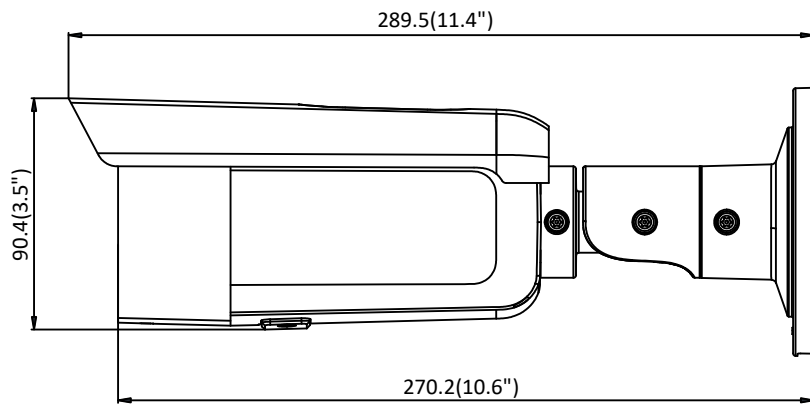

Dimension

Unit: mm(inch)