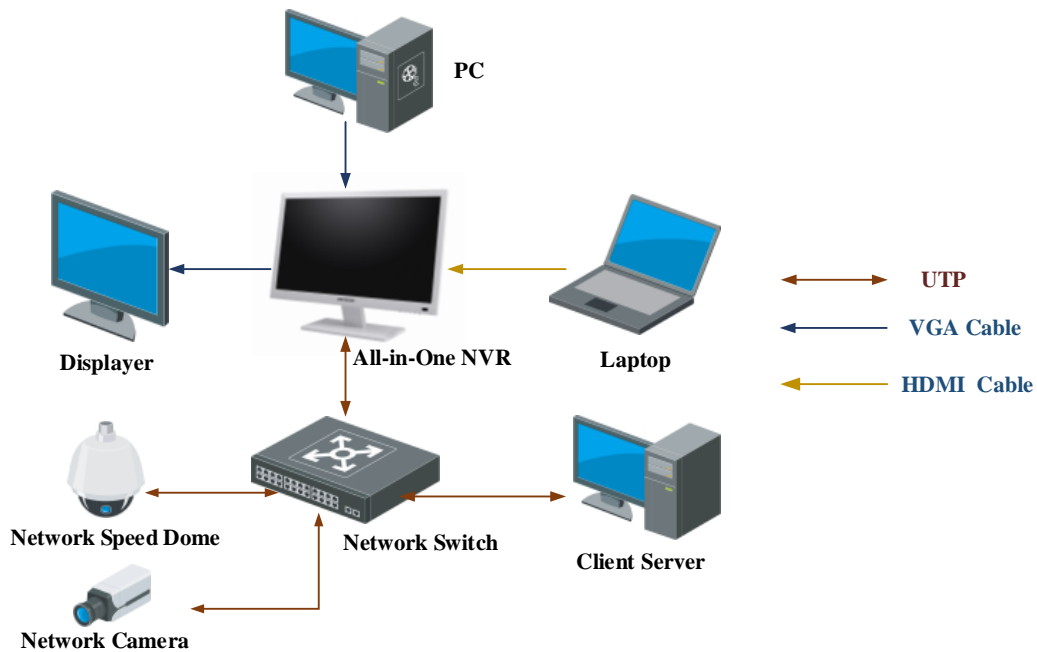

Typical Application:

Specifications:

Model		DS-7600NI-E1/A
Video/audio input	IP video input	8-ch
	Incoming bandwidth	50Mbps
	Outgoing bandwidth	80Mbps
	Video compression	H.264/MPEG4
	Protocol	HIKVISION, ACTi, ARECONT, AXIS, BOSCH, BRICKCOM, CANON, HUNT, ONVIF (version 2.4), PANASONIC, PELCO, PSIA, RTSP, SAMSUNG, SANYO, SONY, VIVOTEK, ZAVIO.
Video/Audio output	LCD video output	1-ch, resolution: 1024×768/60Hz, 1280×720/60Hz, 1280×1024/60Hz, 1600×1200/60Hz, 1920×1080p/60Hz.
	VGA video output	1-ch to output NVR signal.
	Audio output	1-ch, RCA interface (linear, 1KΩ) to output NVR audio.
		1-ch, 3.5mm audio jack
	2-ch stereo loudspeakers. Note: alternative in 3.5mm audio jack and loudspeaker.	
LCD signal source	Default video input	NVR signal
	HDMI video/audio input	1-ch.
	VGA video input	1-ch.
	VGA audio input	1-ch, 3.5mm RCA interface.
Decoding	Recording/playback resolution	6MP/5MP/3MP/1080p/UXGA/720p/VGA/4CIF/DCIF/2CIF/CIF/QCIF