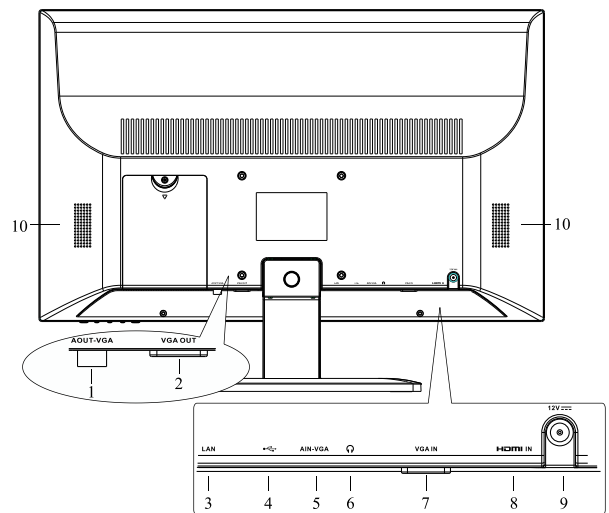

Physical Interfaces:

Front View

No.	Name	No.	Name
1	Signal Source	5	LCD Power
2	Up	6	USB Interface
3	Down	7	Indicator and IR receiver
4	LCD Menu		

Rear View

No.	Name	No.	Name
1	VGA Audio Output	6	3.5mm Audio Jack
2	VGA Output	7	VGA Video Input
3	LAN Interface	8	HDMI Video Input
4	USB Interface	9	Power Supply
5	VGA Audio Input	10	Loudspeaker

	Capability	8-ch@720P, 6-ch@1080P.
	Synchronization playback	8-ch
Hard disk	SATA interface	1 SATA interface for 1 HDD
	Dimension	2.5-inch
	Capacity	500GB/1TB
Recording/ Playback/ Backup	Recording type	Manual recording, continuous recording, motion detection recording, alarm recording, motion & alarm recording, motion alarm recording, smart recording.
	Playback type	Instant playback, normal playback, event playback, tag playback, log playback, smart playback and external file playback.
	Backup type	Normal and event backup.
Network	Protocol	PPPoE, IPv6, UPnP, SNMP, NTP, SADP, DDNS, SMTP, NFS, iSCSI.
External interface	Network interface	1 RJ45 10M/100M/1000M self-adaptive Ethernet interface.
	USB interface	2 × USB 2.0
	Power indicator	1
Others	LCD dimension	22 inch
	Power supply	12VAC(1 AC adaptor)
	Consumption	≤ 36 W
	Working temperature	0 ℃ ~ +50 ℃ (32 F ~ 122 F)
	Working humidity	10 % ~ 90 %
	Dimensions (W × H) (without the pedestal)	510 × 318mm (20.1" × 12.5")
	Dimensions (W × H) (with the pedestal)	510 × 385mm (20.1" × 15.2")
Weight (with the bracket and pedestal)	≤ 4 kg (8.8 lb)	