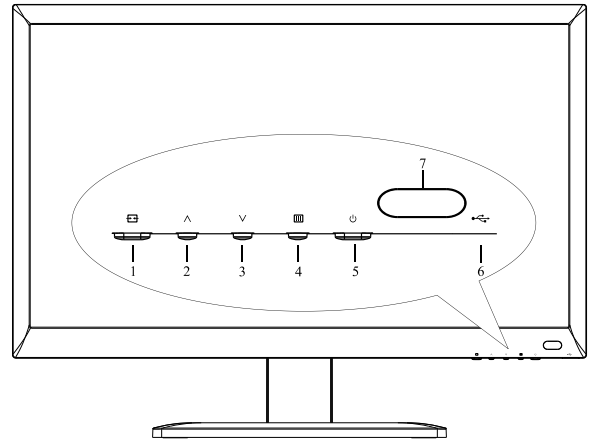

Available Model:

DS-7600NI-E1/A

Main Features:

- Advertising files import and preview.
- Support three kinds of advertising file: video, audio and picture.
- The output resolution of LCD displayer is up to 1080P.
- Three kinds of signal resource input: NVR, HDMI and VGA.
- Output the NVR image to external VGA displayer.
- Connectable to the third-party network cameras like ACTI, Arecont, AXIS, Bosch, Brickcom, Canon, ONVIF, PANASONIC, Pelco, PSIA, SAMSUNG, SANYO, SONY, Vivotek and ZAVIO.
- Up to 8 network cameras can be connected.
- Support auto scan to add IP camera function.
- Support live view, storage and playback of the connected camera with the resolution of up to 6MP.
- One key to start recording and one key to start advertising.
- Holiday recording.
- Realize instant playback for assigned channel during multi-channel display mode.
- Smart search and smart playback.
- Up to 8-ch synchronous playback at 720P resolution.
- Customization of tags, searching, and playing back by tags.
- Locking and unlocking record files.
- 1 self-adaptive 10M/100M/1000M network interface is provided.
- Support network detection, including network delay, packet loss, etc.
- Provide EZVIZ Cloud P2P function to manage device remotely.

Physical Interfaces:

Front View

No.	Name	No.	Name
1	Signal Source	5	LCD Power
2	Up	6	USB Interface
3	Down	7	Indicator and IR receiver
4	LCD Menu		

Rear View

No.	Name	No.	Name
1	VGA Audio Output	6	3.5mm Audio Jack
2	VGA Output	7	VGA Video Input
3	LAN Interface	8	HDMI Video Input
4	USB Interface	9	Power Supply
5	VGA Audio Input	10	Loudspeaker