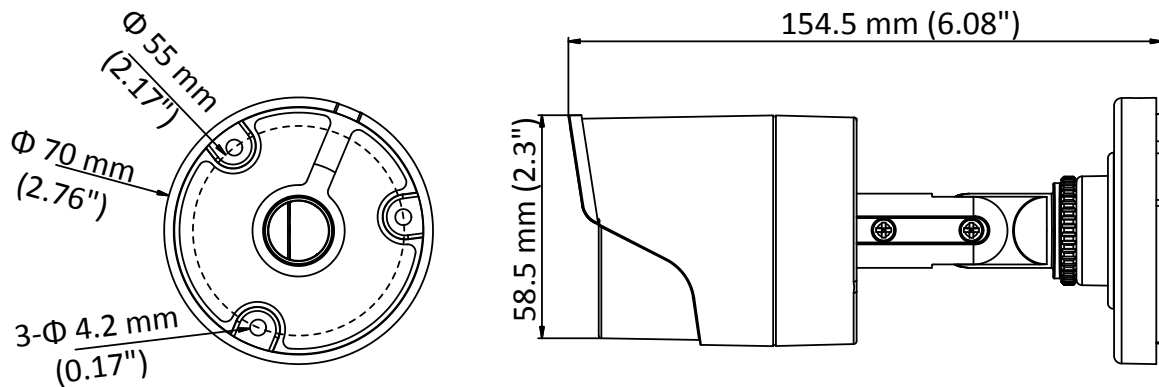

Dimensions

DS-1280ZJ-XS
Junction Box

Distributed by

Headquarters
No.555 Qianmo Road, Binjiang District,
Hangzhou 310051, China
T +86-571-8807-5998
overseasbusiness@hikvision.com

Hikvision Poland
T +48-22-460-01-50
poland@hikvision.com

Hikvision USA
T +1-909-895-0400
sales.usa@hikvision.com

Hikvision India
T +91-22-28469900
sales@pramahikvision.com

Hikvision UK
T +44-1628-9021-4
support.uk@hikvision.com

Hikvision Europe
T +31-23-5542770
saleseuro@hikvision.com

Hikvision Italy
T +39-0438-6902
info.it@hikvision.com

Hikvision Singapore
T +65-6684-4718
sg@hikvision.com

Hikvision Middle East
T +971-4-8816086
salesme@hikvision.com

Hikvision France
T +33(0)1-85-330-444
info.fr@hikvision.com

Hikvision Oceania
T +61-2-8599-4233
salesau@hikvision.com

Hikvision Russia
T +7-495-669-67-99
saleru@hikvision.com

Hikvision Spain
T +34-91-737-16-55
info.es@hikvision.com

Hikvision Hong Kong
T +852-2151-1761