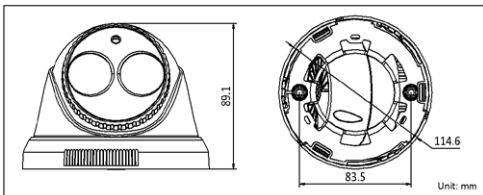

DS-2CE56C2T-IT1/IT3

HD720P Turbo HD EXIR Turret Camera

EXIR

Key features

- HD720P Video Output
- Adopt HDTVl Technology
- True Day/Night, Smart IR
- EXIR technology, 20/40m IR distance
- IP66 weatherproof

Dimensions

Accessories

Indoor / outdoor wall mount
DS-1272ZJ-110

Indoor wall mount
DS-1258ZJ

Video balun
DS-1H18

Available models

DS-2CE56C2T-IT1
DS-2CE56C2T-IT3

	DS-2CE56C2T-IT1	DS-2CE56C2T-IT3
Camera		
Image Sensor	1 / 3" Progressive Scan CMOS	
Effective Pixels	1280(H)*720(V)	
Min. Illumination	0.01 Lux @(F1.2,AGC ON), 0 Lux with IR	
Shutter speed	1/25(1/30) s to 1/50,000 s	
Lens	3.6mm (2.8mm, 6mm, 8mm optional)	3.6mm (2.8mm, 6mm, 8mm, 12mm, 16mm optional)
	Angle of View: 71.43°(3.6mm), 92.45°(2.8mm), 46.9°(6mm), 34.5°(8mm)	Angle of View: 76.88°(3.6mm), 99.73°(2.8mm), 50.1°(6mm), 36.8°(8mm), 24.33°(12mm), 18.4°(16mm)
Lens Mount	M12	
Angle Adjustment	Pan: 0 - 360°, Tilt: 0 - 90°, Rotation: 0 - 360°	
Day & Night	ICR	
Synchronization	Internal synchronization	
Video Frame Rate	25 fps (PAL)/ 30 fps (NTSC)	
HD Video Output	1 Analog HD output	
S / N Ratio	More than 52dB	
General		
Working Temperature / Humidity	-40 °C - 60 °C (-40 °F - 140 °F) Humidity 90% or less (non-condensing)	
Power Supply	12 VDC	
Power Consumption	Max. 3W	Max. 4W
Weather Proof Ratings	IP66	
IR Range	Up to 20m	Up to 40m
Communication	Up the coax(need UTC controller) Protocol: Pelco-C(Coaxitron)	
Dimensions	φ114.6 × 89.1mm(φ4.5" × 3.5")	
Weight	300 g (0.66 lb)	