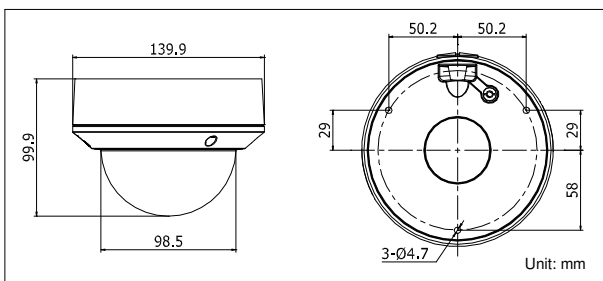

Dimensions

Accessories

Specifications

DS-2CD2742FWD-IZS	
Camera	
Image Sensor	1/3" progressive scan CMOS
Minimum Illumination	Color: 0.014 lux @ (f/1.4, AGC on); B/W: 0 lux with IR
Shutter Speed	1/3 s to 1/10,000 s
Slow Shutter	Yes
Lens	2.8 mm to 12 mm @ f/1.4, motorized lens
Angle of View	112° to 33.8°
Lens Mount	Ø14
Day/Night	IR cut filter with auto switch/schedule/triggered by alarm
Digital Noise Reduction	3D DNR
Wide Dynamic Range	120 dB
Pan/Tilt/Rotation	Pan: 0° to 355°, tilt: 0° to 75°, rotation: 0° to 355°
Compression Standards	
Video Compression	H.264+/H.264/MJPEG
H.264 Type	Main Profile
Video Bit Rate	32 Kbps to 16 Mbps
Dual Streams	Yes
Audio	6.711/G.722.1/G.726/MP2L2, 64 Kbps (G.711)/16 Kbps (G.722.1)/16 Kbps (G.726)/32 to 128 Kbps (MP2L2)
Image	
Maximum Resolution	2688 × 1520
Frame Rate	20 fps (2688 × 1520), 30 fps (1920 × 1080, 1280 × 720)
Image Settings	Compression, color, saturation, brightness, contrast, sharpness, rotate mode, privacy mask
Backlight Compensation	Yes, zone configured
Region of Interest (ROI)	Yes, 4 regions
Analytics	
Smart Features	Line crossing detection, intrusion detection
Network	
Network Storage	NAS (supports NFS, SMB/CIFS); ANR
Alarm Triggers	Motion detection, line crossing detection, intrusion detection, tamper alarm, network disconnect, IP address conflict, storage exception
Protocols	TCP/IP, UDP, ICMP, HTTP, HTTPS, FTP, DHCP, DNS, DDNS, RTP, RTSP, RTCP, PPPoE, NTP, UPnP, SMTP, SNMP, IGMP, 802.1x, QoS, IPv6, Bonjour
Security	3-level user authentication, password authorization, HTTPS and SSH certificate, IEEE802.1x, basic and digest authentication, watermark, IP address filtering, log-in lockout
Standards	ONVIF (PROFILE S, PROFILE G), PSIA, CGI, ISAPI
Interface	
Communication	1 RJ-45 10M/100M Ethernet port
On-Board Storage	Built-in microSD/SDHC/SDXC slot, up to 128 GB
Alarm	1 alarm I/O
Audio	1 audio I/O
General	
Operating Conditions	-22° to 140° F (-30° to 60° C), humidity 95% or less (non-condensing)
Power	12 VDC ±10%, PoE (802.3af) UL/cUL Listed
Power Consumption	Maximum 5.5 W
IR Range	~100 feet (30 meters)
Ingress Protection	IP67
Impact Protection	IEC60068-275Eh, 20J; EN50102, up to IK10
Dimensions	Ø5.51" × 3.94" (Ø140 mm × 99.9 mm)
Weight	2.20 lbs (1000 g)