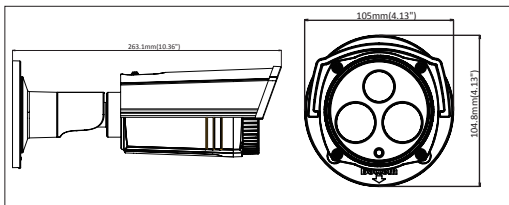

## 1.3 MP EXIR Bullet Network Camera

**EXIR**

### Key Features

- 1.3 Megapixel High Resolution
- HD Real-Time Video
- DWDR and 3D DNR
- EXIR Illuminators: up to 50 Meters
- IP66
- PoE
- Bracket Included

### Dimensions

### Order Model

DS-2CD2212-I5

DS-2CD2212-I5	
<b>Camera</b>	
Image Sensor	1/3" progressive scan CMOS
Minimum Illumination	0.01 lux @ f/1.2, AGC on, 0 lux with IR
Shutter Speed	1/3 s to 1/100,000 s
Lens	4 mm @ f/2.0 (6 mm, 12 mm optional) Angle of view: 73.1° (4 mm), 46° (6 mm), 22° (12 mm)
Lens Mount	M12
Day/Night	IR cut filter with auto switch
Digital Noise Reduction	3D DNR
Wide Dynamic Range	Digital WDR
<b>Compression Standard</b>	
Video Compression	H.264/MJPEG
Bit Rate	32 Kbps to 12 Mbps
Dual Stream	Yes
<b>Image</b>	
Max. Image Resolution	1280 × 960
Frame Rate	30 fps (1280 × 960), (1280 × 720), (704 × 576), (640 × 480)
Image Settings	Rotate mode, saturation, brightness, contrast, sharpness adjustable through client software or Web browser
Backlight Compensation	Yes, zone optional
ROI	Supported
<b>Network</b>	
Network Storage	NAS (supports NFS, SMB/CIFS)
Alarm Triggers	Line crossing, intrusion detection, motion detection, tampering alarm, storage exception
Protocols	TCP/IP, ICMP, HTTP, HTTPS, FTP, DHCP, DNS, DDNS, RTP, RTSP, RTCP, PPPoE, NTP, UPnP, SMTP, SNMP, IGMP, 802.1X, QoS, IPv6, Bonjour
System Compatibility	OINVIF (PROFILE S, PROFILE G), PSIA, CGI, ISAPI
General Functionalities	Flickerless, heartbeat, mirror, privacy mask, watermark, IP address filtering, anonymous access
<b>Interface</b>	
Communication Interface	1 RJ-45 10 M/100 M Ethernet interface
<b>General</b>	
Operating Conditions	-30° C to 60° C (-22° F to 140° F), humidity 95% or less (non-condensing)
Power	12 VDC ±10%, PoE (802.3af)
Power Consumption	Maximum 7 W (maximum 9 W with IR cut filter on)
Weatherproof Rating	IP66
EXIR Range	Approximately 50 meters
Dimensions	105 mm × 104.8 mm × 263.1 mm (4.13" × 4.13" × 10.38")
Weight	950 g (2.09 lbs)