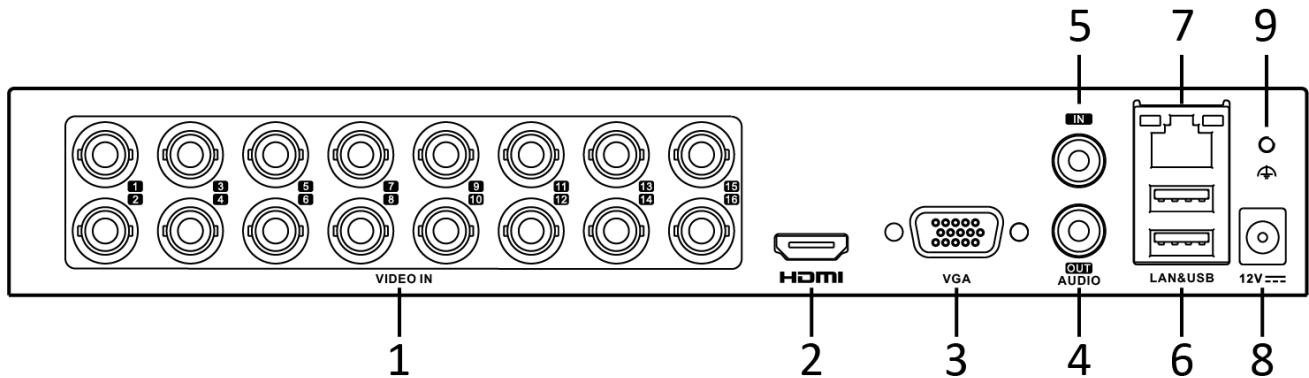

Physical Interface

No.	Description	No.	Description
1	Video and coaxial audio in	6	USB interface
2	HDMI interface	7	LAN network interface
3	VGA interface	8	12 VDC power input
4	AUDIO OUT	9	GND
5	AUDIO IN		

Available Model

DS-7216HGHI-K1

Headquarters

No.555 Qianmo Road, Binjiang District,
Hangzhou 310051, China
T +86-571-8807-5998
www.hikvision.com

Follow us on social media to get the latest product and solution information.