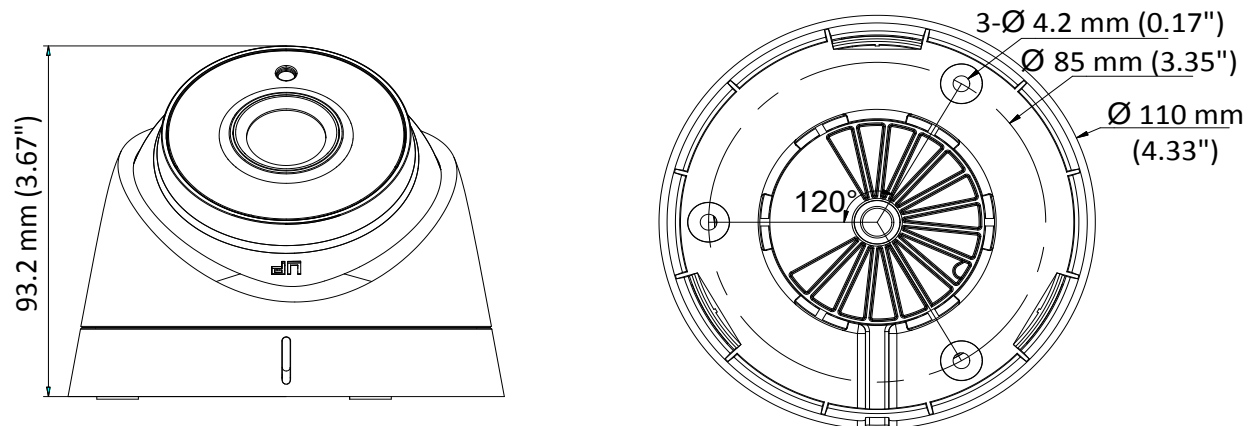

Order Model

DS-2CE56H0T-IT3F

Dimension