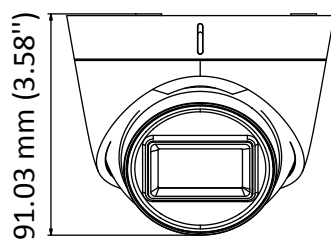

Key Feature

- 5 MP, 2560 × 1944 resolution
- 2.4 mm fixed focal lens
- Smart IR, up to 20 m IR distance
- 4 in 1 video output (switchable TVI/AHD/CVI/CVBS)
- IP67

Specification

Camera	
Image Sensor	5 MP CMOS
Signal System	PAL/NTSC
Resolution	2560 (H) × 1944 (V)
Frame Rate	TVI: 5M@20fps, 4M@25fps, 4M@30fps, 1080p@25fps, 1080p@30fps AHD: 5M@20fps, 4M@25fps, 4M@30fps CVI: 4M@25fps, 4M@30fps CVBS: PAL/NTSC
Min. Illumination	0.01 Lux@(F1.2, AGC ON), 0 Lux with IR
Shutter Time	PAL: 1/25 s to 1/50, 000 s NTSC: 1/30 s to 1/50, 000 s
Lens	2.4 mm fixed lens
Horizontal Field of View	110° (2.4 mm)
Lens Mount	M12
Day & Night	ICR
WDR (Wide Dynamic Range)	Digital WDR
Angle Adjustment	Pan: 0° to 360°; Tilt: 0° to 75°; Rotate: 0° to 360°
Menu	
AGC	Yes
Day/Night Mode	Auto/Color/BW (Black and White)
White Balance	Auto/Manual
AE (Auto Exposure) Mode	DWDR/BLC/Global
Noise Reduction	2D DNR
Language	English
Function	Brightness, Sharpness, Mirror, Smart IR
Interface	
Video Output	Switchable TVI/AHD/CVI/CVBS
General	
Operating Conditions	-40 °C to 60 °C (-40 °F to 140 °F), humidity: 90% or less (non-condensing)
Power Supply	12 VDC ± 25%
Power Consumption	Max. 4.3 W
Protection Level	IP67
Material	Enclosure: Plastic Main body: Metal
IR Range	Up to 20 m
Communication	HIKVISION-C
Dimensions	Φ 109.82 mm × 91.03 mm (Φ 4.32" × 3.58")
Weight	Approx. 310 g (0.68 lb.)

Order Model

DS-2CE56H0T-IT1F(2.4 mm)

Dimension

Accessory

DS-1272ZJ-110-TRS
Wall Mount

DS-1275ZJ
Vertical Pole Mount

DS-1276ZJ-SUS
Corner Mount

DS-1280ZJ-S
Junction Box