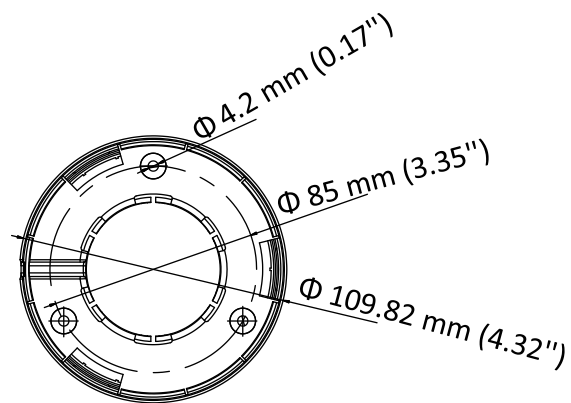

Key Feature

- 5 MP, 2560 × 1944 resolution
- 2.4 mm fixed focal lens
- Smart IR, up to 20 m IR distance
- 4 in 1 video output (switchable TVI/AHD/CVI/CVBS)
- IP67

Specification

Camera	
Image Sensor	5 MP CMOS
Signal System	PAL/NTSC
Resolution	2560 (H) × 1944 (V)
Frame Rate	TVI: 5M@20fps, 4M@25fps, 4M@30fps, 1080p@25fps, 1080p@30fps AHD: 5M@20fps, 4M@25fps, 4M@30fps CVI: 4M@25fps, 4M@30fps CVBS: PAL/NTSC
Min. Illumination	0.01 Lux@(F1.2, AGC ON), 0 Lux with IR
Shutter Time	PAL: 1/25 s to 1/50, 000 s NTSC: 1/30 s to 1/50, 000 s
Lens	2.4 mm fixed lens
Horizontal Field of View	110° (2.4 mm)
Lens Mount	M12
Day & Night	ICR
WDR (Wide Dynamic Range)	Digital WDR
Angle Adjustment	Pan: 0° to 360°; Tilt: 0° to 75°; Rotate: 0° to 360°
Menu	
AGC	Yes
Day/Night Mode	Auto/Color/BW (Black and White)
White Balance	Auto/Manual
AE (Auto Exposure) Mode	DWDR/BLC/Global
Noise Reduction	2D DNR
Language	English
Function	Brightness, Sharpness, Mirror, Smart IR
Interface	
Video Output	Switchable TVI/AHD/CVI/CVBS
General	
Operating Conditions	-40 °C to 60 °C (-40 °F to 140 °F), humidity: 90% or less (non-condensing)
Power Supply	12 VDC ± 25%
Power Consumption	Max. 4.3 W
Protection Level	IP67
Material	Enclosure: Plastic Main body: Metal
IR Range	Up to 20 m
Communication	HIKVISION-C
Dimensions	Φ 109.82 mm × 91.03 mm (Φ 4.32" × 3.58")
Weight	Approx. 310 g (0.68 lb.)

Order Model

DS-2CE56H0T-IT1F(2.4 mm)

Dimension

Accessory

DS-1272ZJ-110-TRS
Wall Mount

DS-1275ZJ
Vertical Pole Mount

DS-1276ZJ-SUS
Corner Mount

DS-1280ZJ-S
Junction Box