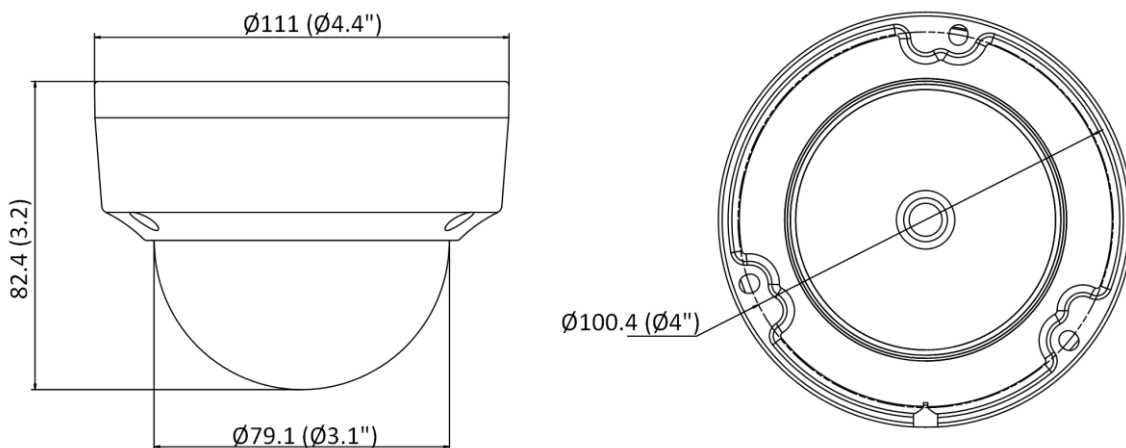

▪ Specification

Camera	
Image Sensor	1/3" progressive scan CMOS
Max. Resolution	2560 × 1440
Min. Illumination	Color: 0.01 Lux @(F2.0, AGC ON), B/W: 0 Lux with IR
Shutter Time	1/3 s to 1/100,000 s
Day & Night	IR cut filter
Angle Adjustment	Pan: 0° to 355°, tilt: 0° to 75°
Lens	
Focal Length & FOV	2.8 mm, horizontal FOV 98.0°, vertical FOV 53.1°, diagonal FOV 114.7° 4 mm, horizontal FOV 78.7°, vertical FOV 43.1°, diagonal FOV 92.3°
Lens Mount	M12
Focus	Fixed
Aperture	F2.0
Lens Type	Fixed focal lens, 2.8 and 4 mm optional
Iris Type	Fixed
Illuminator	
Supplement Light Type	IR
Supplement Light Range	Up to 30 m
IR Wavelength	850 nm
Smart Supplement Light	Yes
Video	
Main Stream	50 Hz: 20 fps (2560 × 1440) 25 fps (1920 × 1080, 1280 × 720) 60 Hz: 20 fps (2560 × 1440) 30 fps (1920 × 1080, 1280 × 720)
Sub-Stream	50 Hz: 25 fps (640 × 480, 640 × 360) 60 Hz: 30 fps (640 × 480, 640 × 360)
Video Compression	Main stream: H.265/H.264/H.264+/H.265+ Sub-stream: H.265/H.264/MJPEG
Video Bit Rate	32 Kbps to 8 Mbps
H.264 Type	Baseline Profile/Main Profile/High Profile
H.265 Type	Main Profile
Region of Interest (ROI)	1 fixed region for main stream
Network	
Protocols	TCP/IP, ICMP, HTTP, HTTPS, FTP, DHCP, DNS, DDNS, RTP, RTSP, RTCP, NTP, UPnP, SMTP, IGMP, QoS, IPv6, Bonjour, IPv4, UDP, SSL/TLS
Simultaneous Live View	Up to 6 channels
API	Open Network Video Interface, ISAPI
User/Host	Up to 32 users. 3 levels: administrator, operator and user
Client	iVMS-4200, Hik-Connect

▪ Available Model

DS-2CD1143G0-I(2.8mm)(C)

DS-2CD1143G0-I(4mm)(C)

▪ Dimension

Unit: mm (inch)

▪ **Accessory**

▪ **Optional**

DS-1272ZJ-110B Wall mount	DS-1258ZJ Wall mount	DS-1272ZJ-110 Wall mount	DS-1271ZJ-110 Pendant Mount	DS-1275ZJ-SUS Vertical pole mount
				
				
DS-1276ZJ-SUS Corner mount	DS-1280ZJ-DM18 Junction box	DS-1259ZJ Inclined ceiling mount	DS-1250ZJ Water-proof	DS-2280ZJ-WA110 Junction box
				