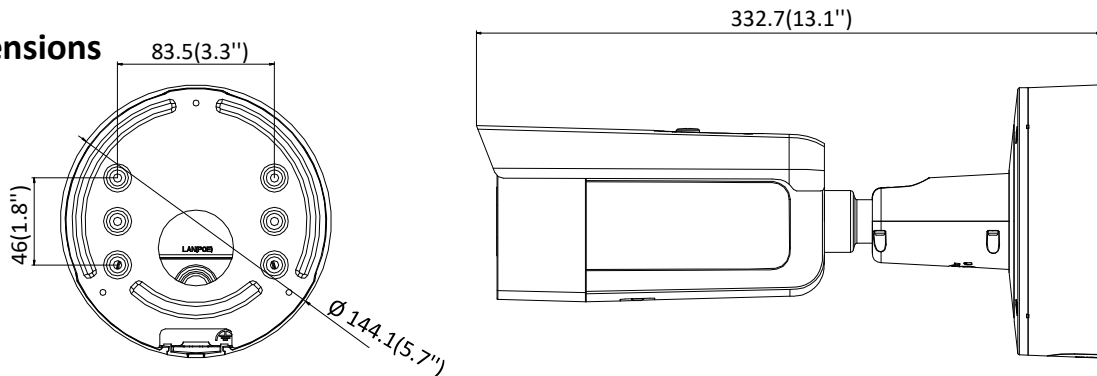

Protection Level	IP66, IK10
Material	Front cover: metal, back cover: metal
Dimensions	Camera: $\Phi 144 \times 332.7$ mm ($\Phi 5.7" \times 13.1"$)
Weight	Camera: 1400 g (3.1 lb.) With package: 2500 g (5.5 lb.)

Available Model:

DS-2CD2665G0-IZS (2.8 to 12 mm)

Dimensions

Unit: mm(inch)

Accessories