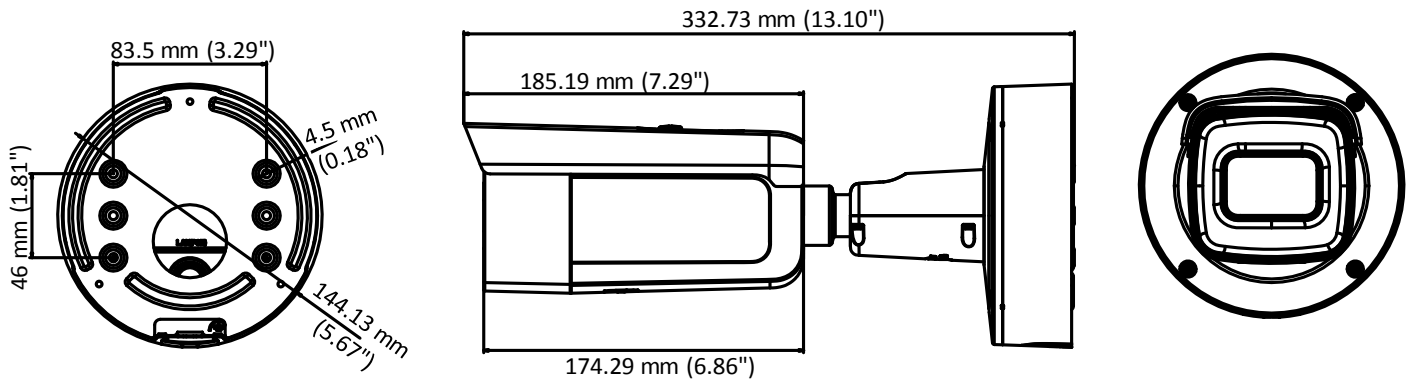

## Specifications

<b>Camera</b>	
Image Sensor	1/2.8" Progressive Scan CMOS
Min. Illumination	Color: 0.005 Lux @ (F1.2, AGC ON), 0 Lux with IR Color: 0.0068 Lux @ (F1.4, AGC ON), 0 Lux with IR
Shutter Speed	1/3 s to 1/100,000 s
Slow Shutter	Yes
Day & Night	IR Cut Filter
Digital Noise Reduction	3D DNR
WDR	120dB
3-Axis Adjustment	Pan: 0° to 360°, tilt: 0° to 90°, rotate: 0° to 360°
<b>Lens</b>	
Focal length	2.8 to 12 mm
Lens Type	Motorized
Aperture	F1.4
Focus	Auto
FOV	Horizontal field of view: 105° to 35° Vertical field of view: 56° to 20° Diagonal field of view: 126° to 40.5°
Lens Mount	Φ14
<b>IR</b>	
IR Range	Up to 50 m
Wavelength	850nm
<b>Compression Standard</b>	
Video Compression	Main stream: H.265/H.264 Sub stream: H.265/H.264/MJPEG Third stream: H.265/H.264
H.264 Type	Main Profile/High Profile
H.264+	Main stream supports
H.265 Type	Main Profile
H.265+	Main stream supports
Video Bit Rate	32 Kbps to 16 Mbps
Audio Compression	G722.1/G.711/G726/MP2L2/PCM/MP3
Audio Bit Rate	64Kbps(G.711)/16Kbps(G.722.1)/16Kbps(G.726)/32-192Kbps(MP2L2)/8Kbps-320Kbps(MP3)
<b>Smart Feature-set</b>	
Smart Event	Line crossing detection, intrusion detection, unattended baggage detection, object removal detection, face detection, scene change detection
Basic Event	Motion detection, video tampering alarm, exception (network disconnected, IP address conflict, illegal login, HDD full, HDD error)
Linkage Method	Trigger recording: memory card, network storage, pre-record and post-record Trigger captured pictures uploading: FTP, HTTP, NAS, Email Trigger notification: HTTP, ISAPI, alarm output, Email
Region of Interest	Support 1 fixed region for main stream and sub-stream
<b>Image</b>	
Max. Resolution	1920 × 1080
Main Stream	50Hz: 25fps (1920 × 1080, 1280 × 960, 1280×720)

Material	Metal
Dimensions	Φ144.13×332.73 mm (Φ5.67"× 13.10")
Weight	Camera: Approx. 1890 g (4.17 lb.)

**Available Model:**

DS-2CD2625FWD-IZS

**Dimensions**

**Accessories**

DS-1475ZJ-SUS  
Vertical Pole Mount