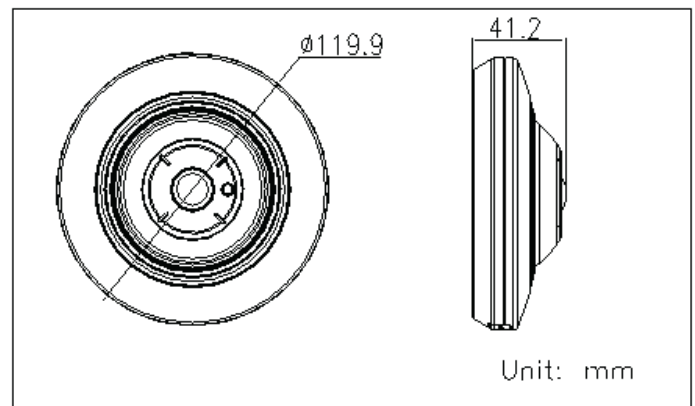

Dimensions