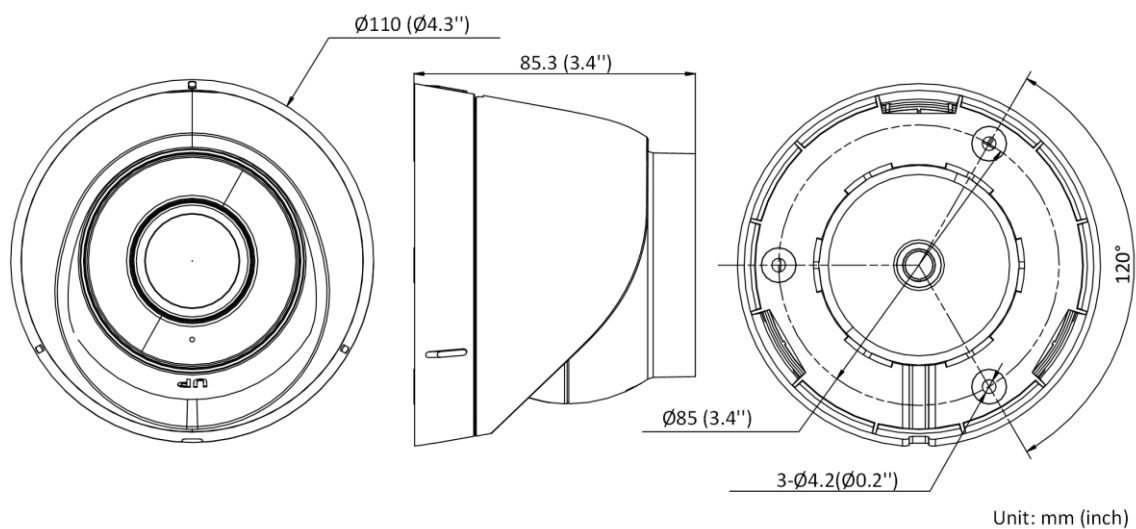

▪ **Dimension**

▪ **Accessory**

▪ **Optional**

DS-1272ZJ-110-TRS Wall mount	DS-1275ZJ-SUS Vertical pole mount	DS-1276ZJ-SUS Corner mount	DS-1280ZJ-S Junction box	DS-1281ZJ-S Inclined ceiling mount