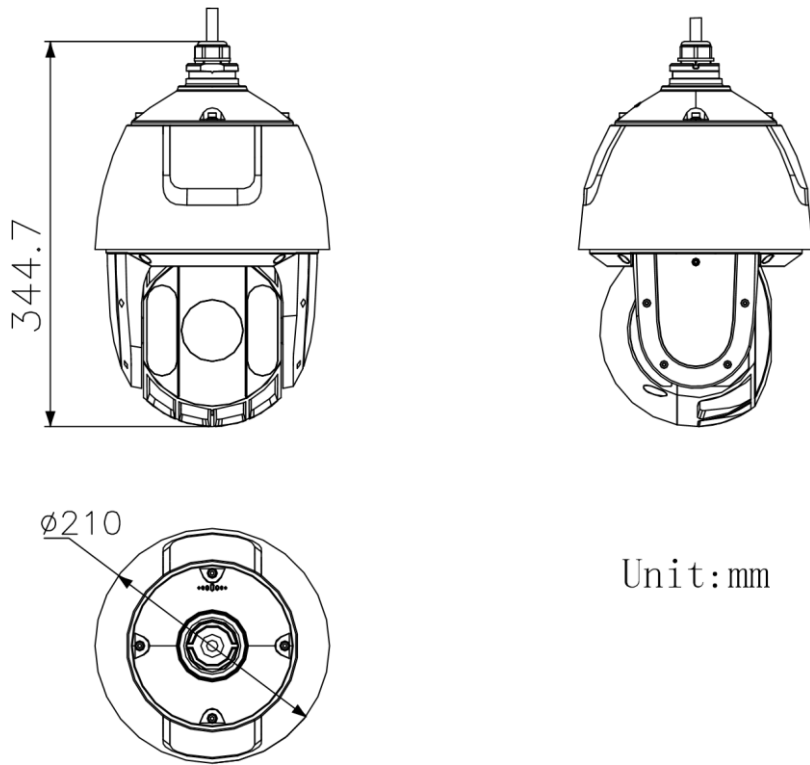

DORI	Detect	Observe	Recognize	Identify
Definition	25 px/m	63 px/m	125 px/m	250 px/m
Distance (Tele)	3060.0 m (10039.4 ft)	1214.3 m (3983.9 ft)	612.0 m (2007.9 ft)	306.0 m (1004.0ft)

▪ **Dimension**

▪ **Accessory**
▪ **Included**

DS-1602ZJ
Wall Mount

▪ **Optional**