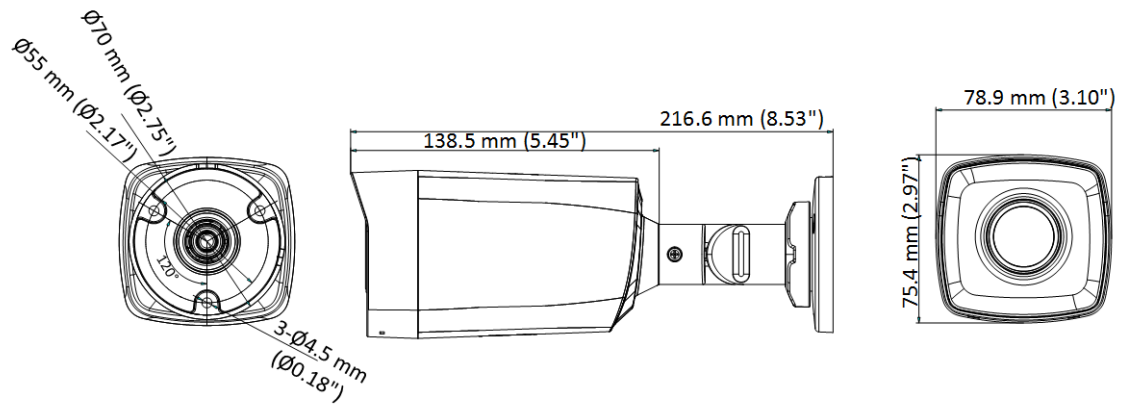

▪ **Available Model**

DS-2CE17D0T-IT1F (C)

▪ **Dimension**

▪ **Accessory**

▪ **Optional**

**DS-1280ZJ-XS
Junction Box**