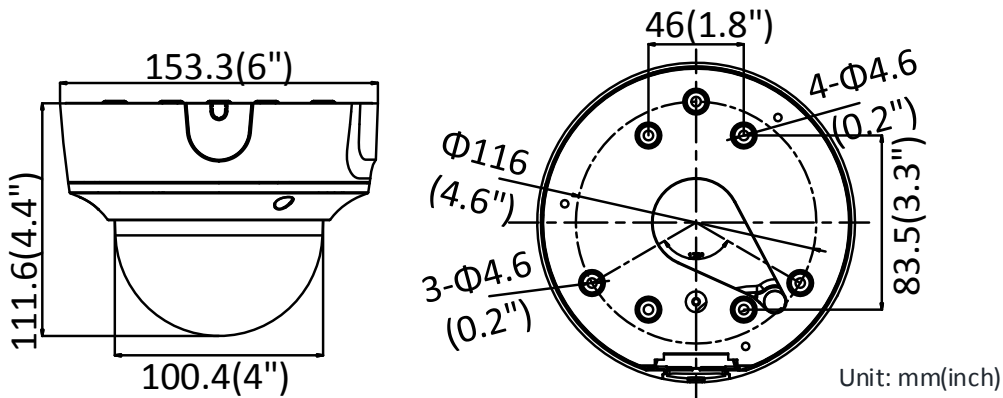

and Current	PoE (802.3af, 36V to 57V), 0.4A to 0.2A, max. 12W
Protection Level	IP67, IK10
Material	Metal
Dimensions	Camera: $\Phi 153.3 \times 111.6\text{mm}$ ( $\Phi 6'' \times 4.4''$ )
Weight	Camera: Approx. 835g (1.8 lb.) With Package: Approx. 1305g (2.9 lb.)

### Dimensions