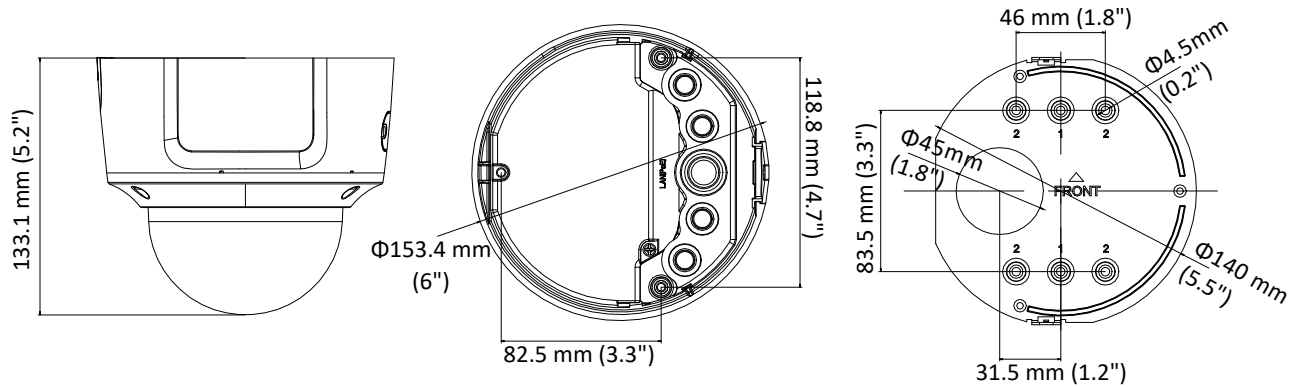

Dimensions

Accessories

DS-1475ZJ-SUS
Vertical Pole Mount

DS-1476ZJ-SUS
Corner Mount

HIKVISION

Headquarters

No.555 Qianmo Road, Binjiang District,
Hangzhou 310051, China
T +86-571-8807-5998
overseasbusiness@hikvision.com

Hikvision USA
T +1-909-895-0400
sales.usa@hikvision.com

Hikvision Europe
T +31-23-55-42-770
info.eu@hikvision.com

Hikvision Middle East
T +971-4-8816086
salesme@hikvision.com

Hikvision Russia
T +7-495-669-67-99
saleru@hikvision.com

Hikvision India
T +91-22-28469900
sales@pramahikvision.com

Hikvision Italy
T +39-0438-6902
info.it@hikvision.com

Hikvision France
T +33(0)1-85-330-450
info.fr@hikvision.com

Hikvision Spain
T +34-91-737-16-55
info.es@hikvision.com

Hikvision Poland
T +48-22-460-01-50
poland@hikvision.com

Hikvision UK
T +01628-902140
support.uk@hikvision.com

Hikvision Singapore
T +65-6684-4718
sg@hikvision.com

Hikvision Oceania
T +61-2-8599-4233
salesau@hikvision.com

Hikvision Canada
T +1-909-895-0400
sales.usa@hikvision.com

Hikvision Korea
T +82-31-731-8841
sales.korea@hikvision.com

Hikvision Brazil
T +55 11 3318-0050
Latam.support@hikvision.com

Hikvision Africa
T +27 (10) 0351172
sale.africa@hikvision.com

Hikvision Hong Kong
T +852-2151-1761