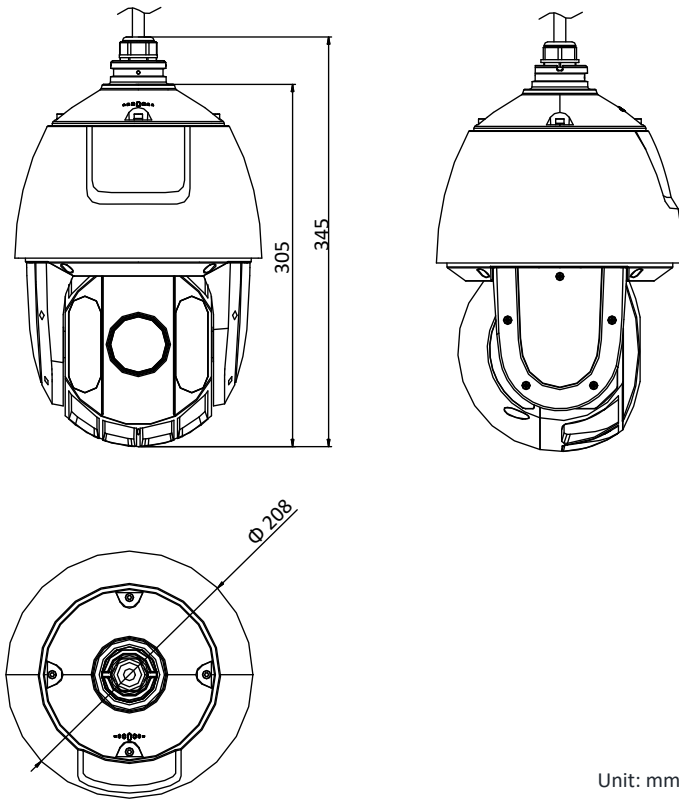

Available Model

DS-2DE5432IW-AE, 24 VAC & Hi-PoE

Dimensions

Unit: mm