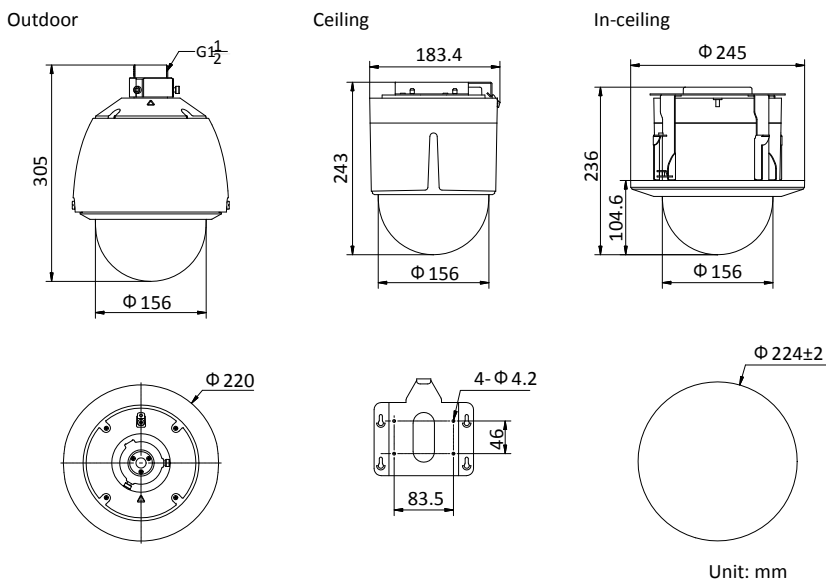

DORI

The DORI (detect, observe, recognize, identify) distance gives the general idea of the camera ability to distinguish persons or objects within its field of view.

It is calculated based on the camera sensor specification and the criteria given by EN 62676-4: 2015.

DORI	Detect	Observe	Recognize	Identify
Definition	25 px/m	63 px/m	125 px/m	250 px/m
Distance (Tele)	1963.6 m (6442.4 ft)	779.2 m (2556.5 ft)	392.7 m (1288.5 ft)	196.4 m (644.2 ft)

Order Model

DS-2DE5230W-AE (B), PoE (802.3at, class4), 24 VAC, Outdoor, IP66, IK10

DS-2DE5230W-AE3 (B), PoE (802.3at, class4), 24 VAC, Indoor

Note:

Indoor models support ceiling or in-ceiling mount.

Dimensions