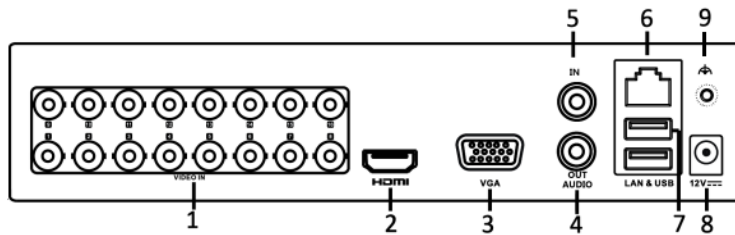

Physical Interfaces

NOTE

The rear panel of DS-7208HGHI-F2 provides 8 video input interfaces.

Index	Description	Index	Description
1	VIDEO IN	6	LAN Network Interface
2	HDMI Interface	7	USB Interface
3	VGA Interface	8	GND
4	AUDIO OUT	9	12 VDC Power Input
5	AUDIO IN