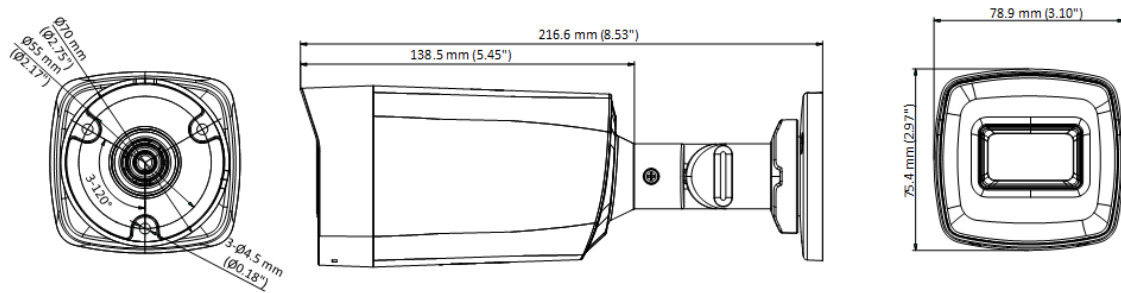

## ▪ Specification

Camera	
Image Sensor	5 MP CMOS
Max. Resolution	2560 (H) × 1944 (V)
Min. Illumination	0.01 Lux @ (F1.2, AGC ON), 0 Lux with IR
Shutter Time	PAL: 1/25 s to 1/50,000 s NTSC: 1/30 s to 1/50,000 s
Day & Night	ICR
Angle Adjustment	Pan: 0 to 360°, Tilt: 0 to 180°, Rotation 0 to 360°
Signal System	PAL/NTSC
Lens	
Lens Type	2.4 mm, 2.8 mm, 3.6 mm, 6 mm fixed lens
Focal Length & FOV	2.4 mm, horizontal FOV: 103°, vertical FOV: 81°, diagonal FOV: 142° 2.8 mm, horizontal FOV: 86°, vertical FOV: 63°, diagonal FOV: 120° 3.6 mm, horizontal FOV: 80°, vertical FOV: 63°, diagonal FOV: 112° 6 mm, horizontal FOV: 55°, vertical FOV: 40°, diagonal FOV: 70°
Lens Mount	M12
Image	
Image Parameters Switch	STD/HIGH-SAT
Image Settings	Brightness, Sharpness, Mirror, Smart IR
Frame Rate	TVI: 5M@20fps, 4M@30fps, 4M@25fps, 1080p@30fps, 1080p@25fps AHD: 5M@20fps, 4M@30fps, 4M@25fps CVI: 4M@30fps, 4M@25fps CVBS: PAL/NTSC
Day/Night Mode	Auto/Color/BW (Black and White)
Wide Dynamic Range (WDR)	Digital WDR
Image Enhancement	DWDR/BLC/HLC/Global
Noise Reduction	Yes
White Balance	Auto/Manual
AGC	Yes
Interface	
Video Output	TVI/AHD/CVI/CVBS
General	
Material	Front Cover: Metal Main Body: Plastic
Dimension	78.9 mm × 75.4 mm × 216.6 mm (3.10" × 2.97" × 8.53")
Weight	Approx. 330 g (0.73 lb.)
Operating Condition	-40 °C to 60 °C (-40 °F to 140 °F), humidity: 90% or less (non-condensation)
Communication	HIKVISION-C
Language	English
Power Supply	12 VDC ± 25%
Consumption	Max. 4.3 W
IR Range	Up to 30 m
Approval	
Protection	IP67

**▪ Available Model**

DS-2CE17H0T-IT1F(2.4mm)(C)

DS-2CE17H0T-IT1F(2.8mm)(C)

DS-2CE17H0T-IT1F(3.6mm)(C)

DS-2CE17H0T-IT1F(6mm)(C)

**▪ Dimension****▪ Accessory****▪ Optional****DS-1280ZJ-XS  
Junction box**

**Headquarters**